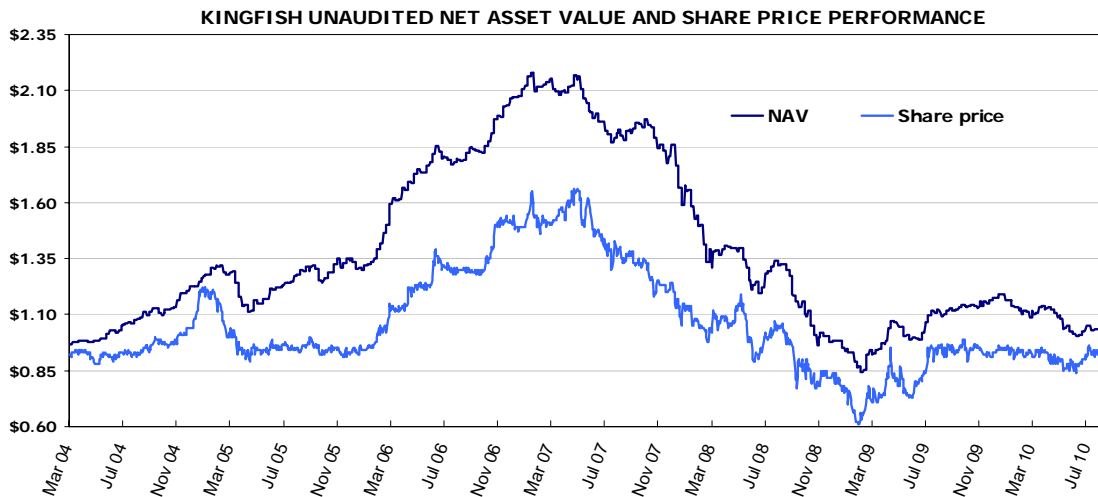

Kingfish Limited
Phone +64 9 489 7094
Fax +64 9 489 7139
PO Box 33-549 Takapuna
Auckland, New Zealand

The graph below shows the Kingfish Net Asset Value movement since inception compared with the Kingfish Share Price. The area between the two lines represents the Share Price discount to Net Asset Value.

Dividends paid by Kingfish have not been included.

This graph was last updated on 6 September 2010.