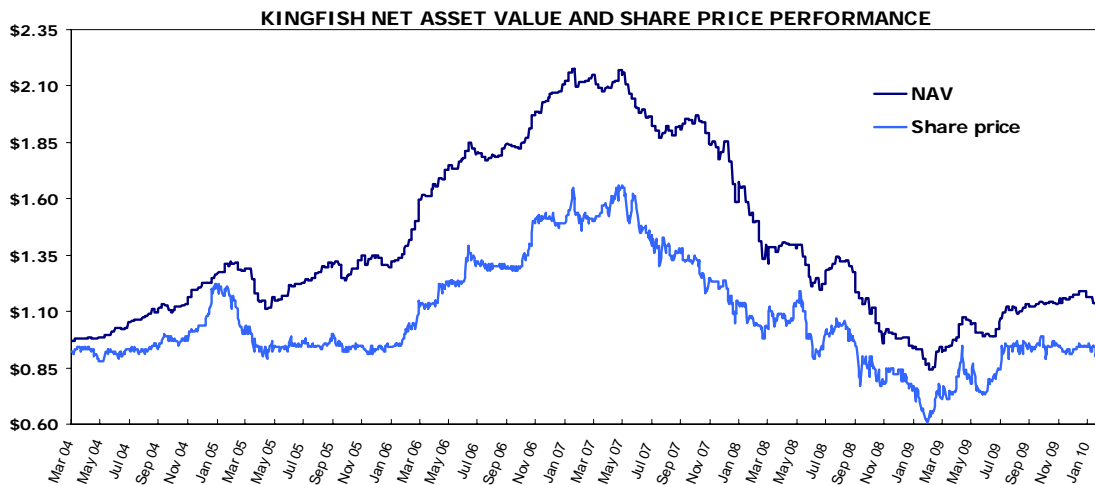

Kingfish Limited  
 Phone +64 9 489 7094  
 Fax +64 9 489 7139  
 PO Box 33-549 Takapuna  
 Auckland, New Zealand

The graph below shows the Kingfish Net Asset Value movement since inception compared with the Kingfish Share Price. The area between the two lines represents the Share Price discount to Net Asset Value.

Dividends paid by Kingfish have not been included.

This graph was last updated on 28 February 2010.

The information herein is based on sources believed reliable, but Kingfish makes no representation as to its accuracy or completeness.